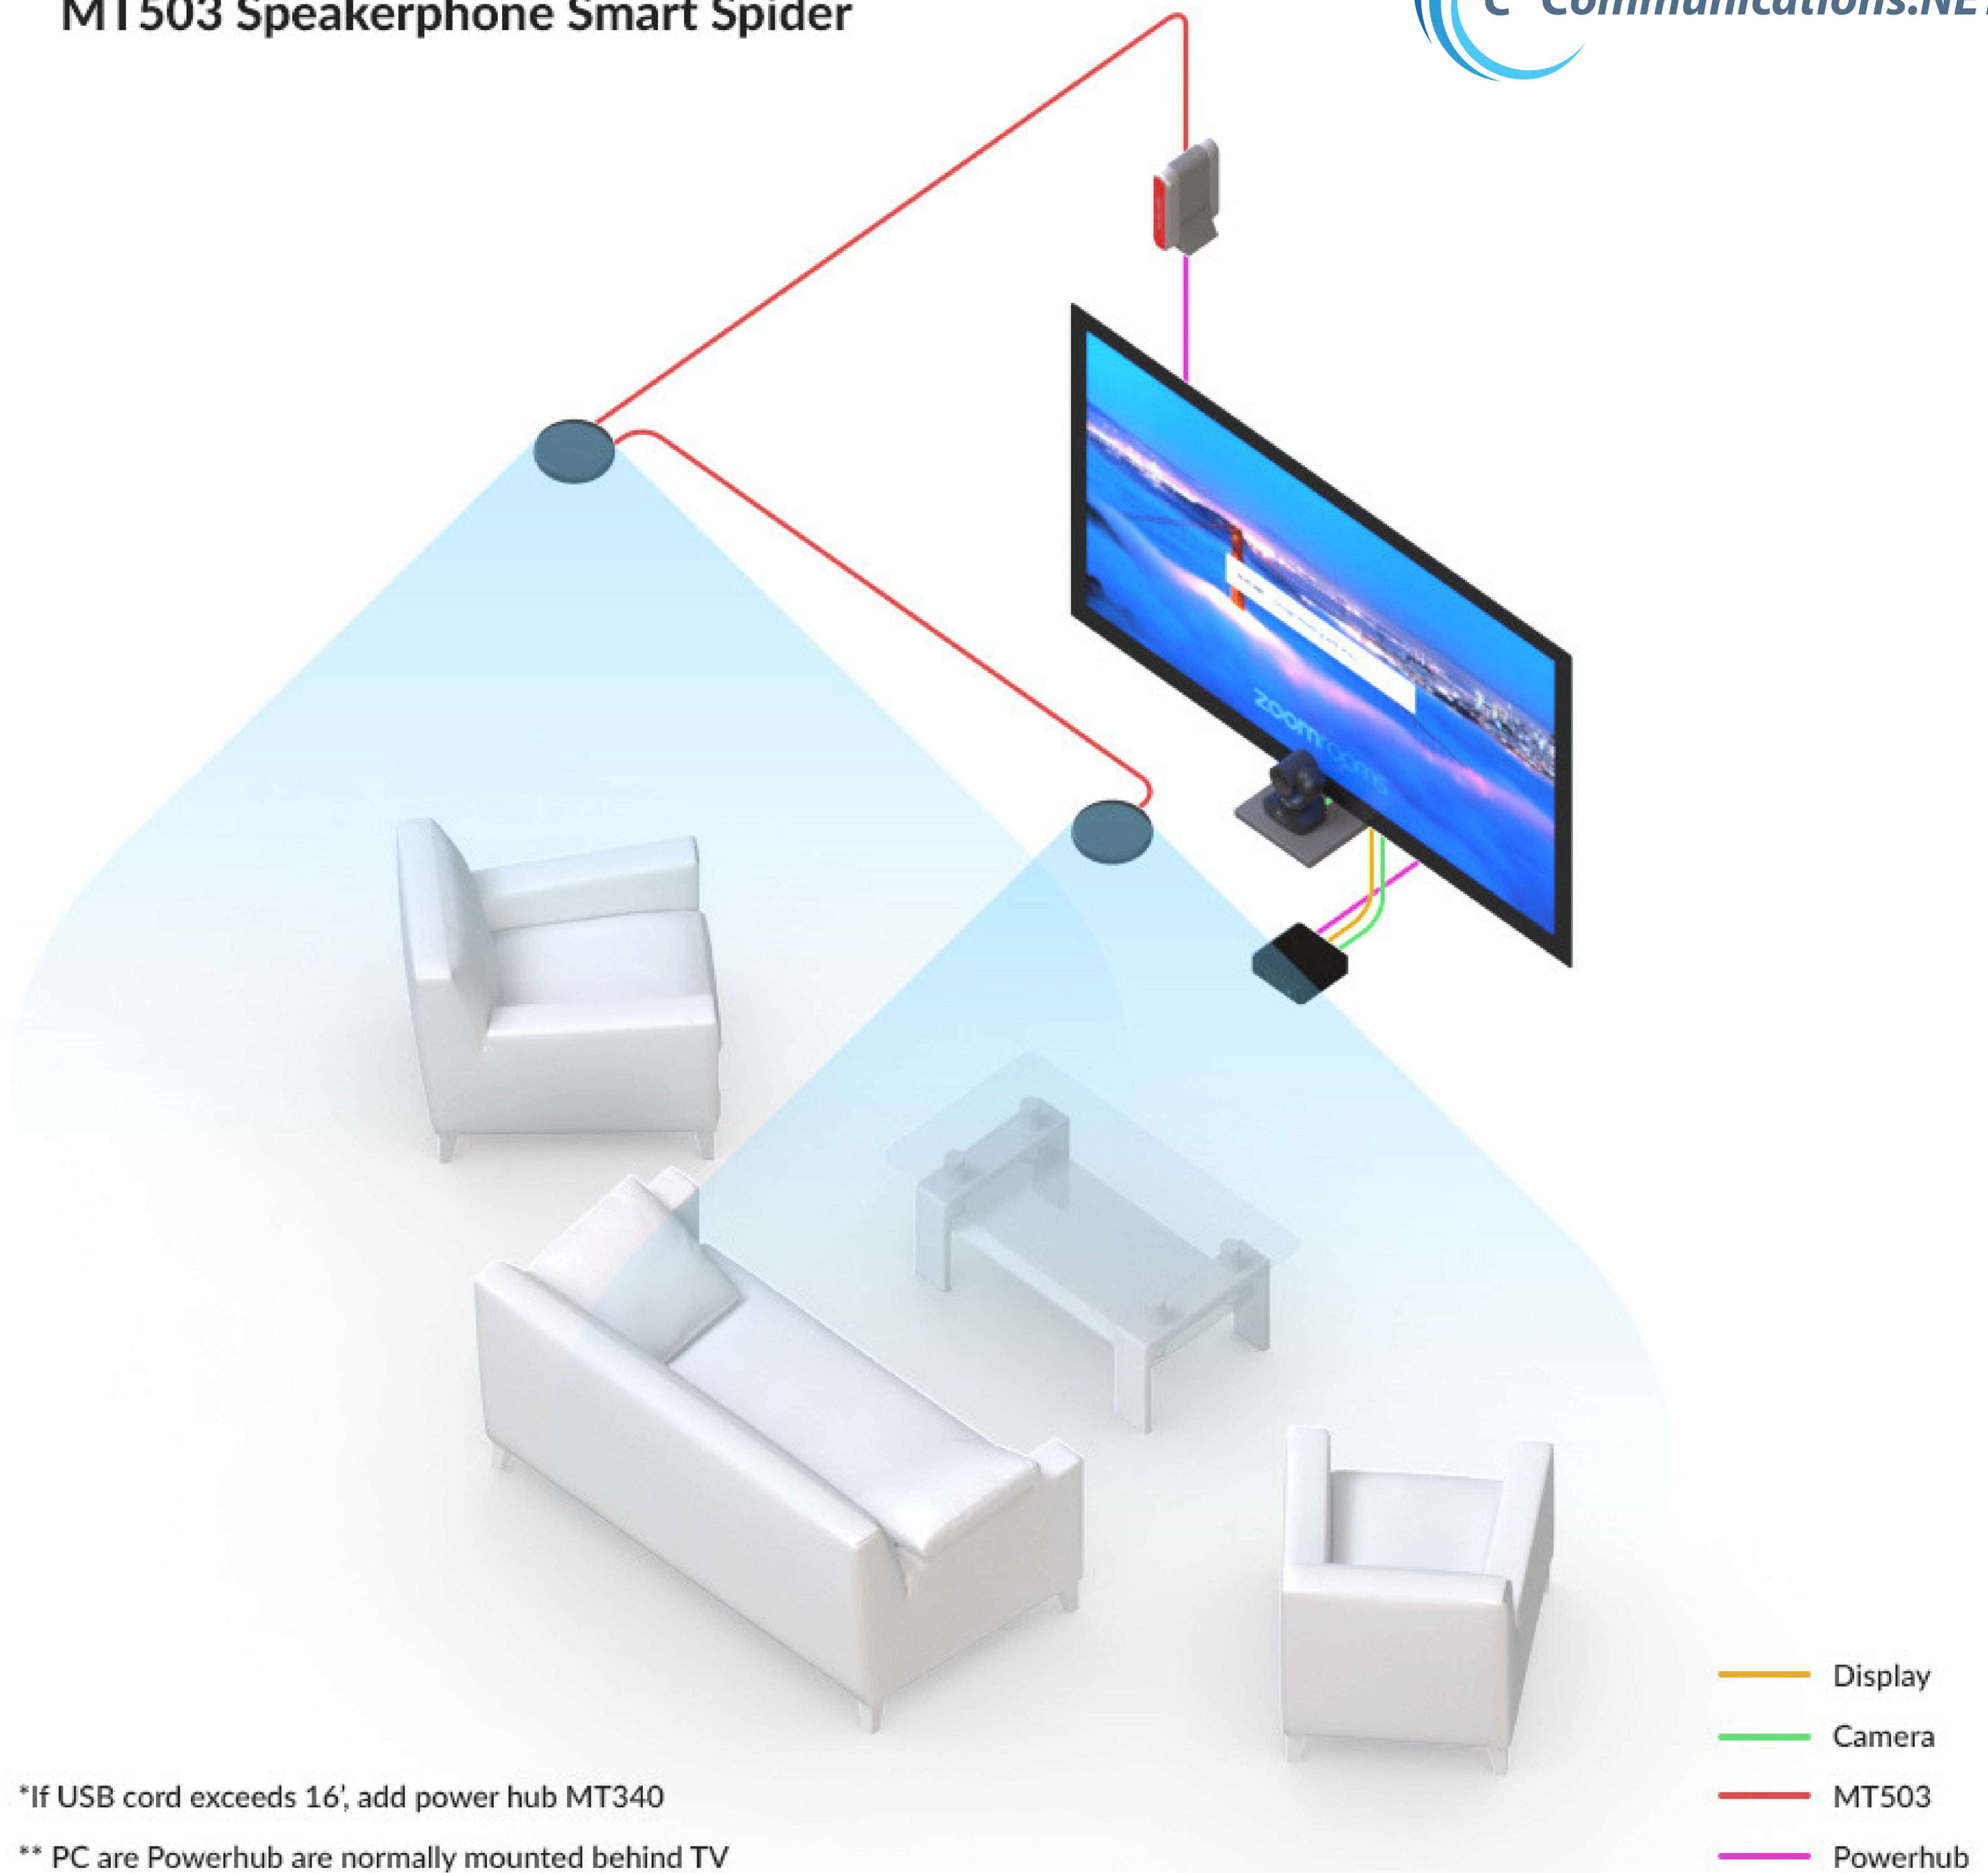

Room Profile

Lounge

Similar to Huddle Room in size, a lounge is a more relaxed meeting space, typically with couches and even without a table. They typically can seat around 3-5 people. Ceiling or wall mounted products are important for rooms such as these, so we recommend the Spider or Condor.

In the first rendering, we created a room that seats 4 people and utilizes two **MT503 Smart Spider USB/Analog Speakerphones** mounted on the ceiling. The Smart Spider is both a microphone and a speaker, creating an all-in-one audio device.

In the second rendering, the room equips a **MT600 Condor Microphone Array** and a soundbar.

MT503 Speakerphone Smart Spider

MT600 Condor Microphone Array

- Condor
- Soundbar
- Display
- Camera

*PC normally mounted behind monitor