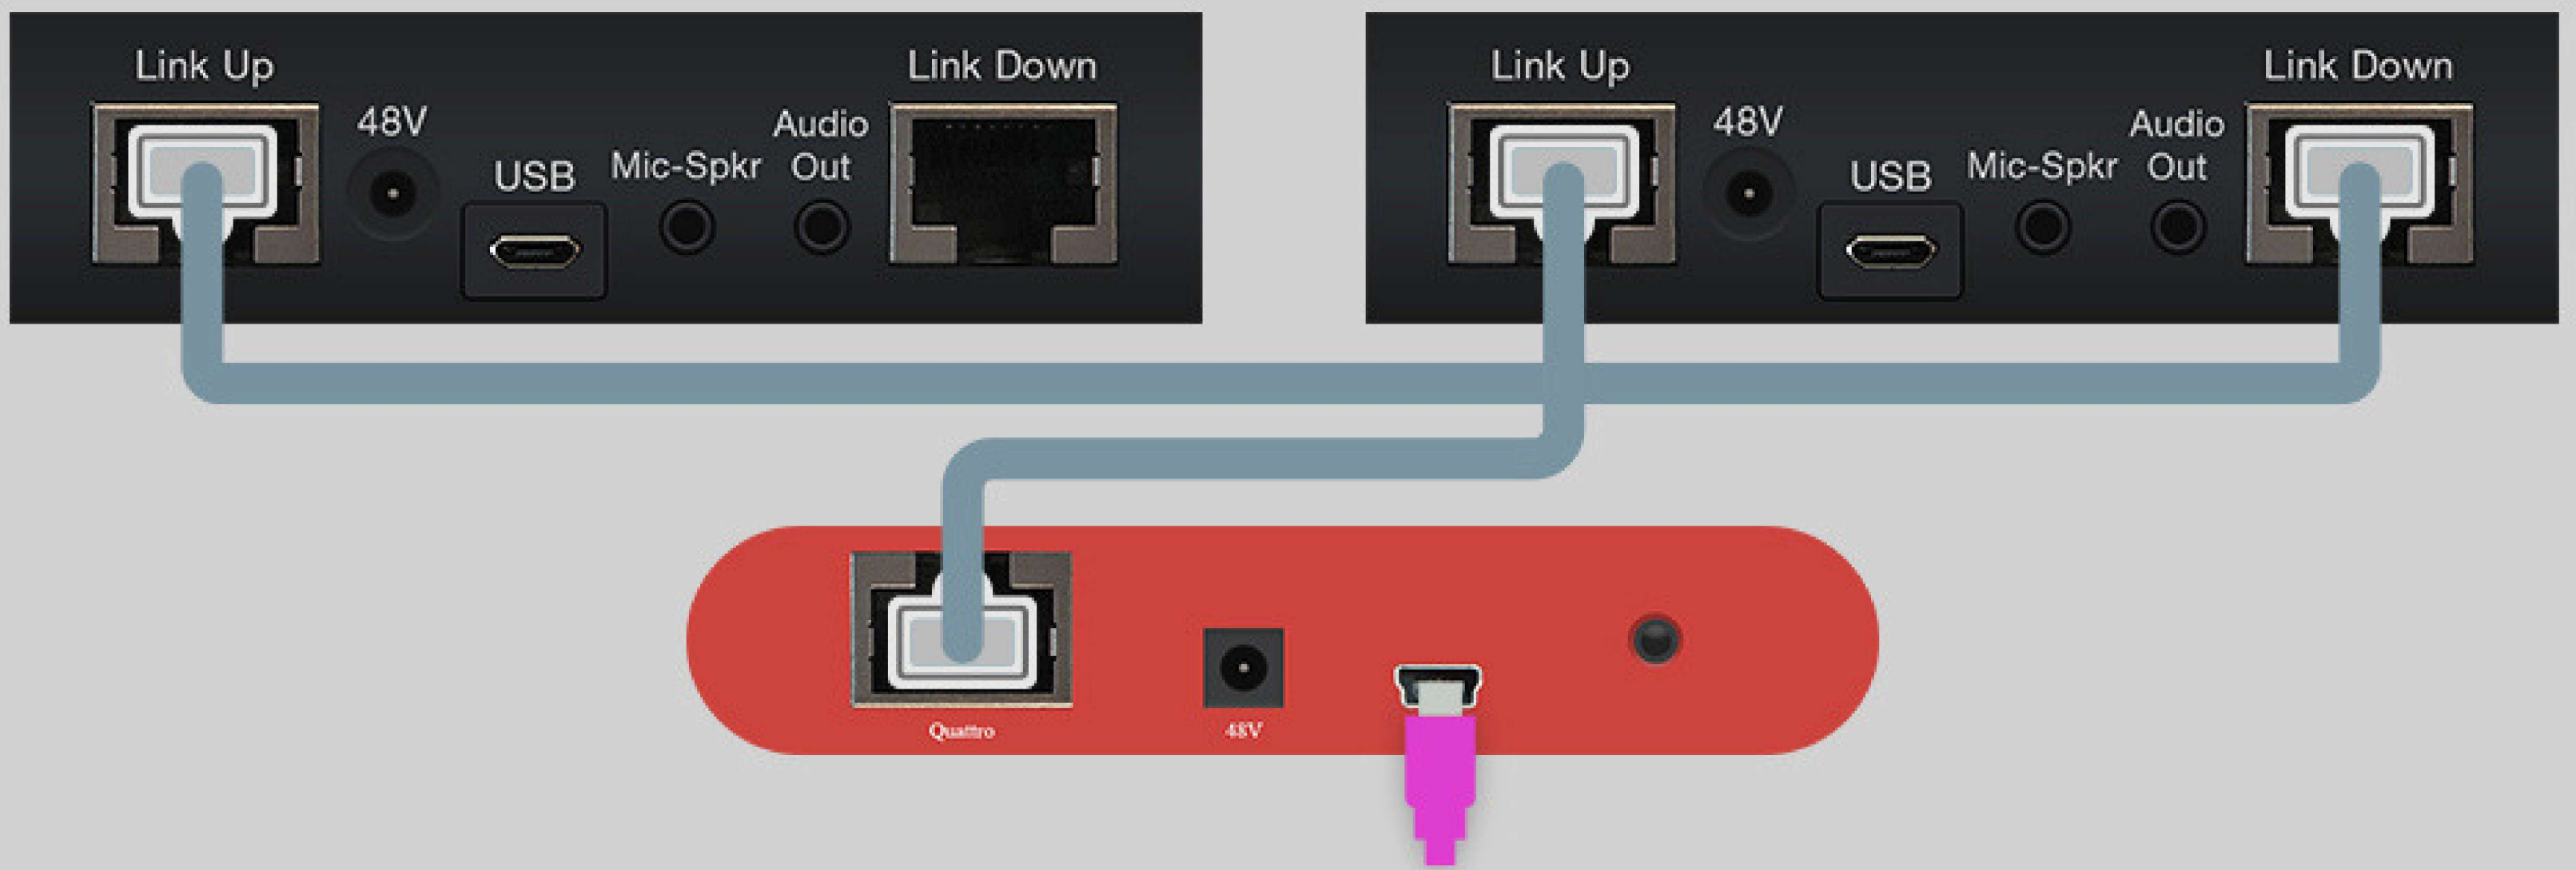

Room Profile

Lounge

Similar to Huddle Room in size, a lounge is a more relaxed meeting space, typically with couches and even without a table. They typically can seat around 3-5 people. Ceiling or wall mounted products are important for rooms such as these, so we recommend the Spider or Condor.

In the first rendering, we created a room that seats 4 people and utilizes two **MT503 Smart Spider USB/Analog Speakerphones** mounted on the ceiling. The Smart Spider is both a microphone and a speaker, creating an all-in-one audio device.

In the second rendering, the room equips a **MT600 Condor Microphone Array** and a soundbar.

MT503 Speakerphone Smart Spider

MT600 Condor Microphone Array

- Condor
- Soundbar
- Display
- Camera

*PC normally mounted behind monitor