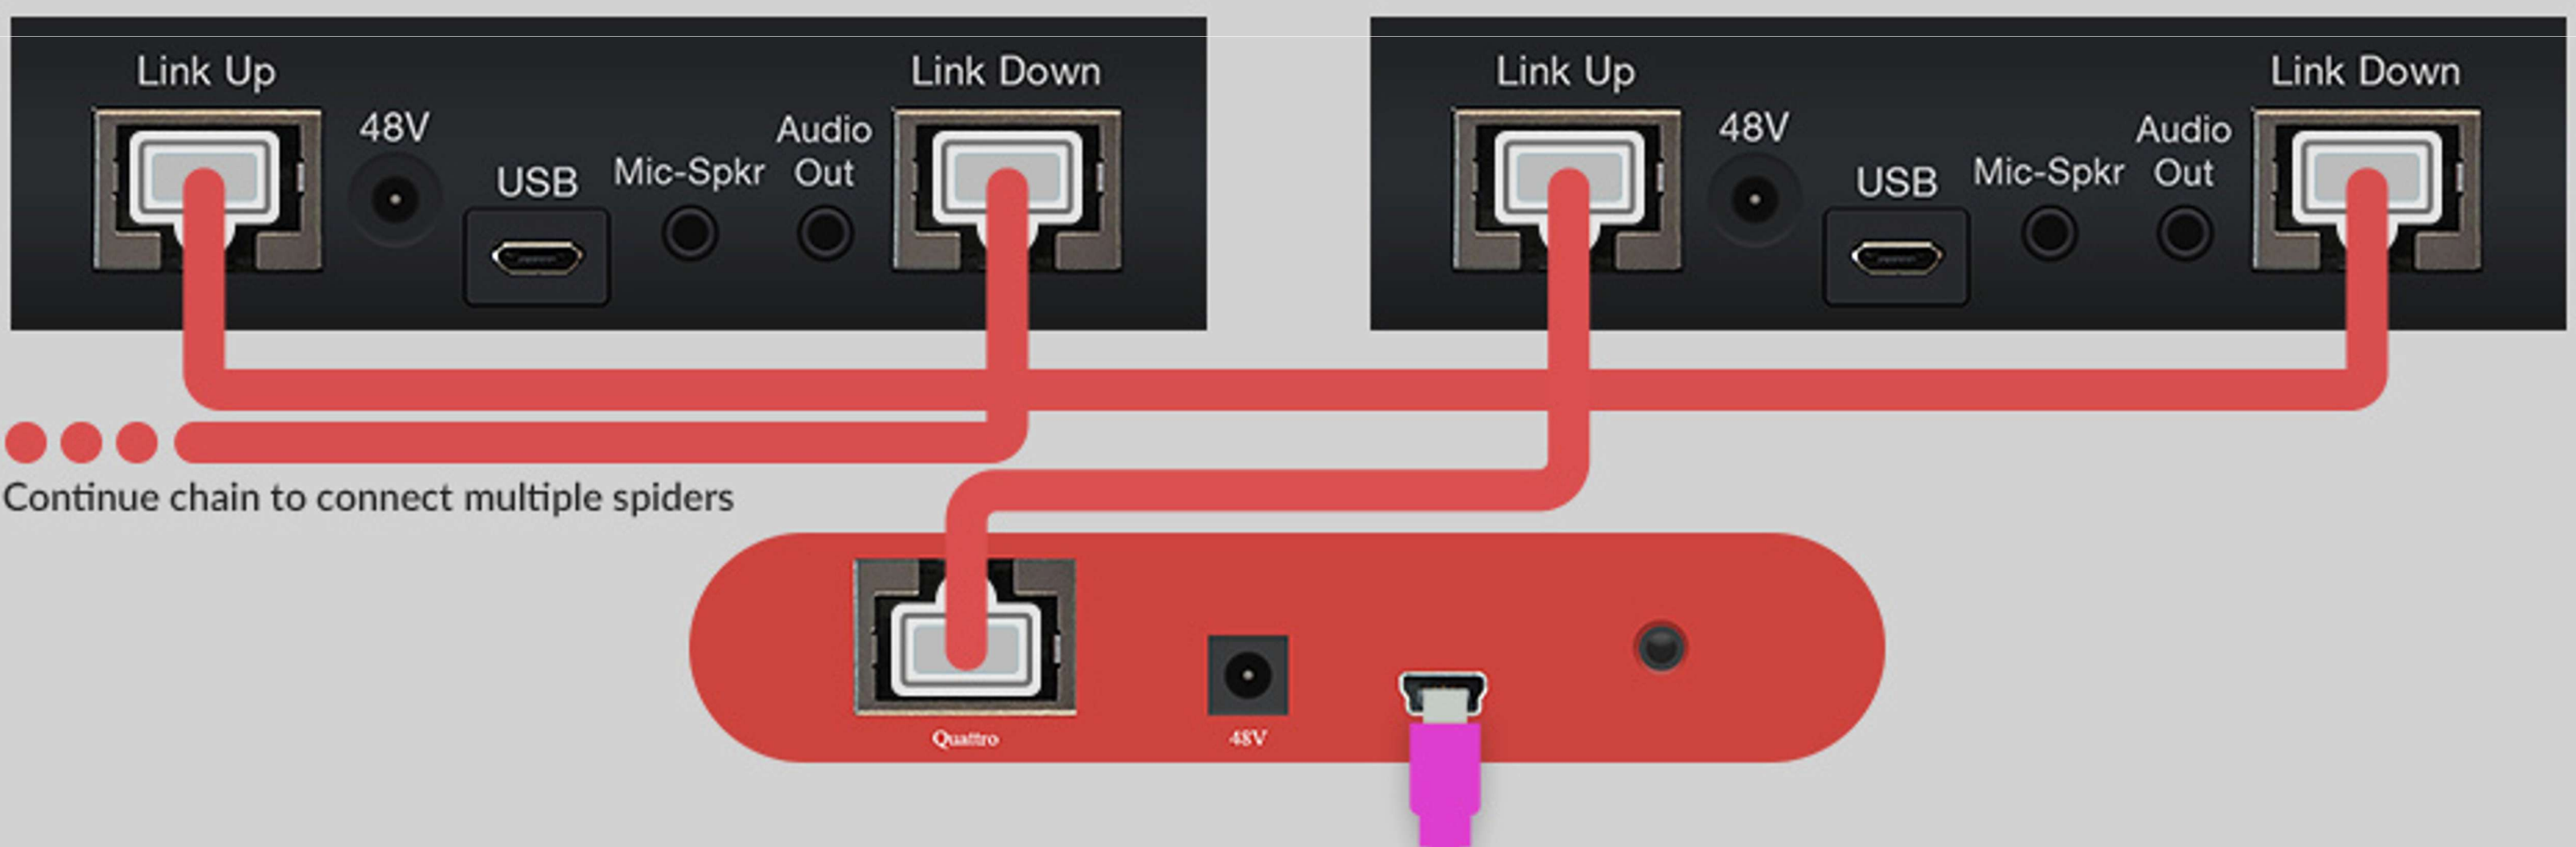

Room Profile

Large Conference Room

A Large Conference Room seats 11-20 people, typically with a long or wide table in the center of the room and a monitor on one or both ends. These can also be known as boardrooms and have many uses, such as company-wide or department meetings. With more space and people in the room, we recommend using the Stingray DSP Mixer. It can even be paired with one or more Condors!

Daisy-Chained MT503 Smart Spider Speakerphones

PC → Display

PC → Camera

PC → Power Hub

Power Hub → Smart Spider

Smart Spider → Smart Spider

*Use a Cat7 shielded Ethernet cable to ensure high quality audio

**PC and Powerhub are normally mounted behind TV