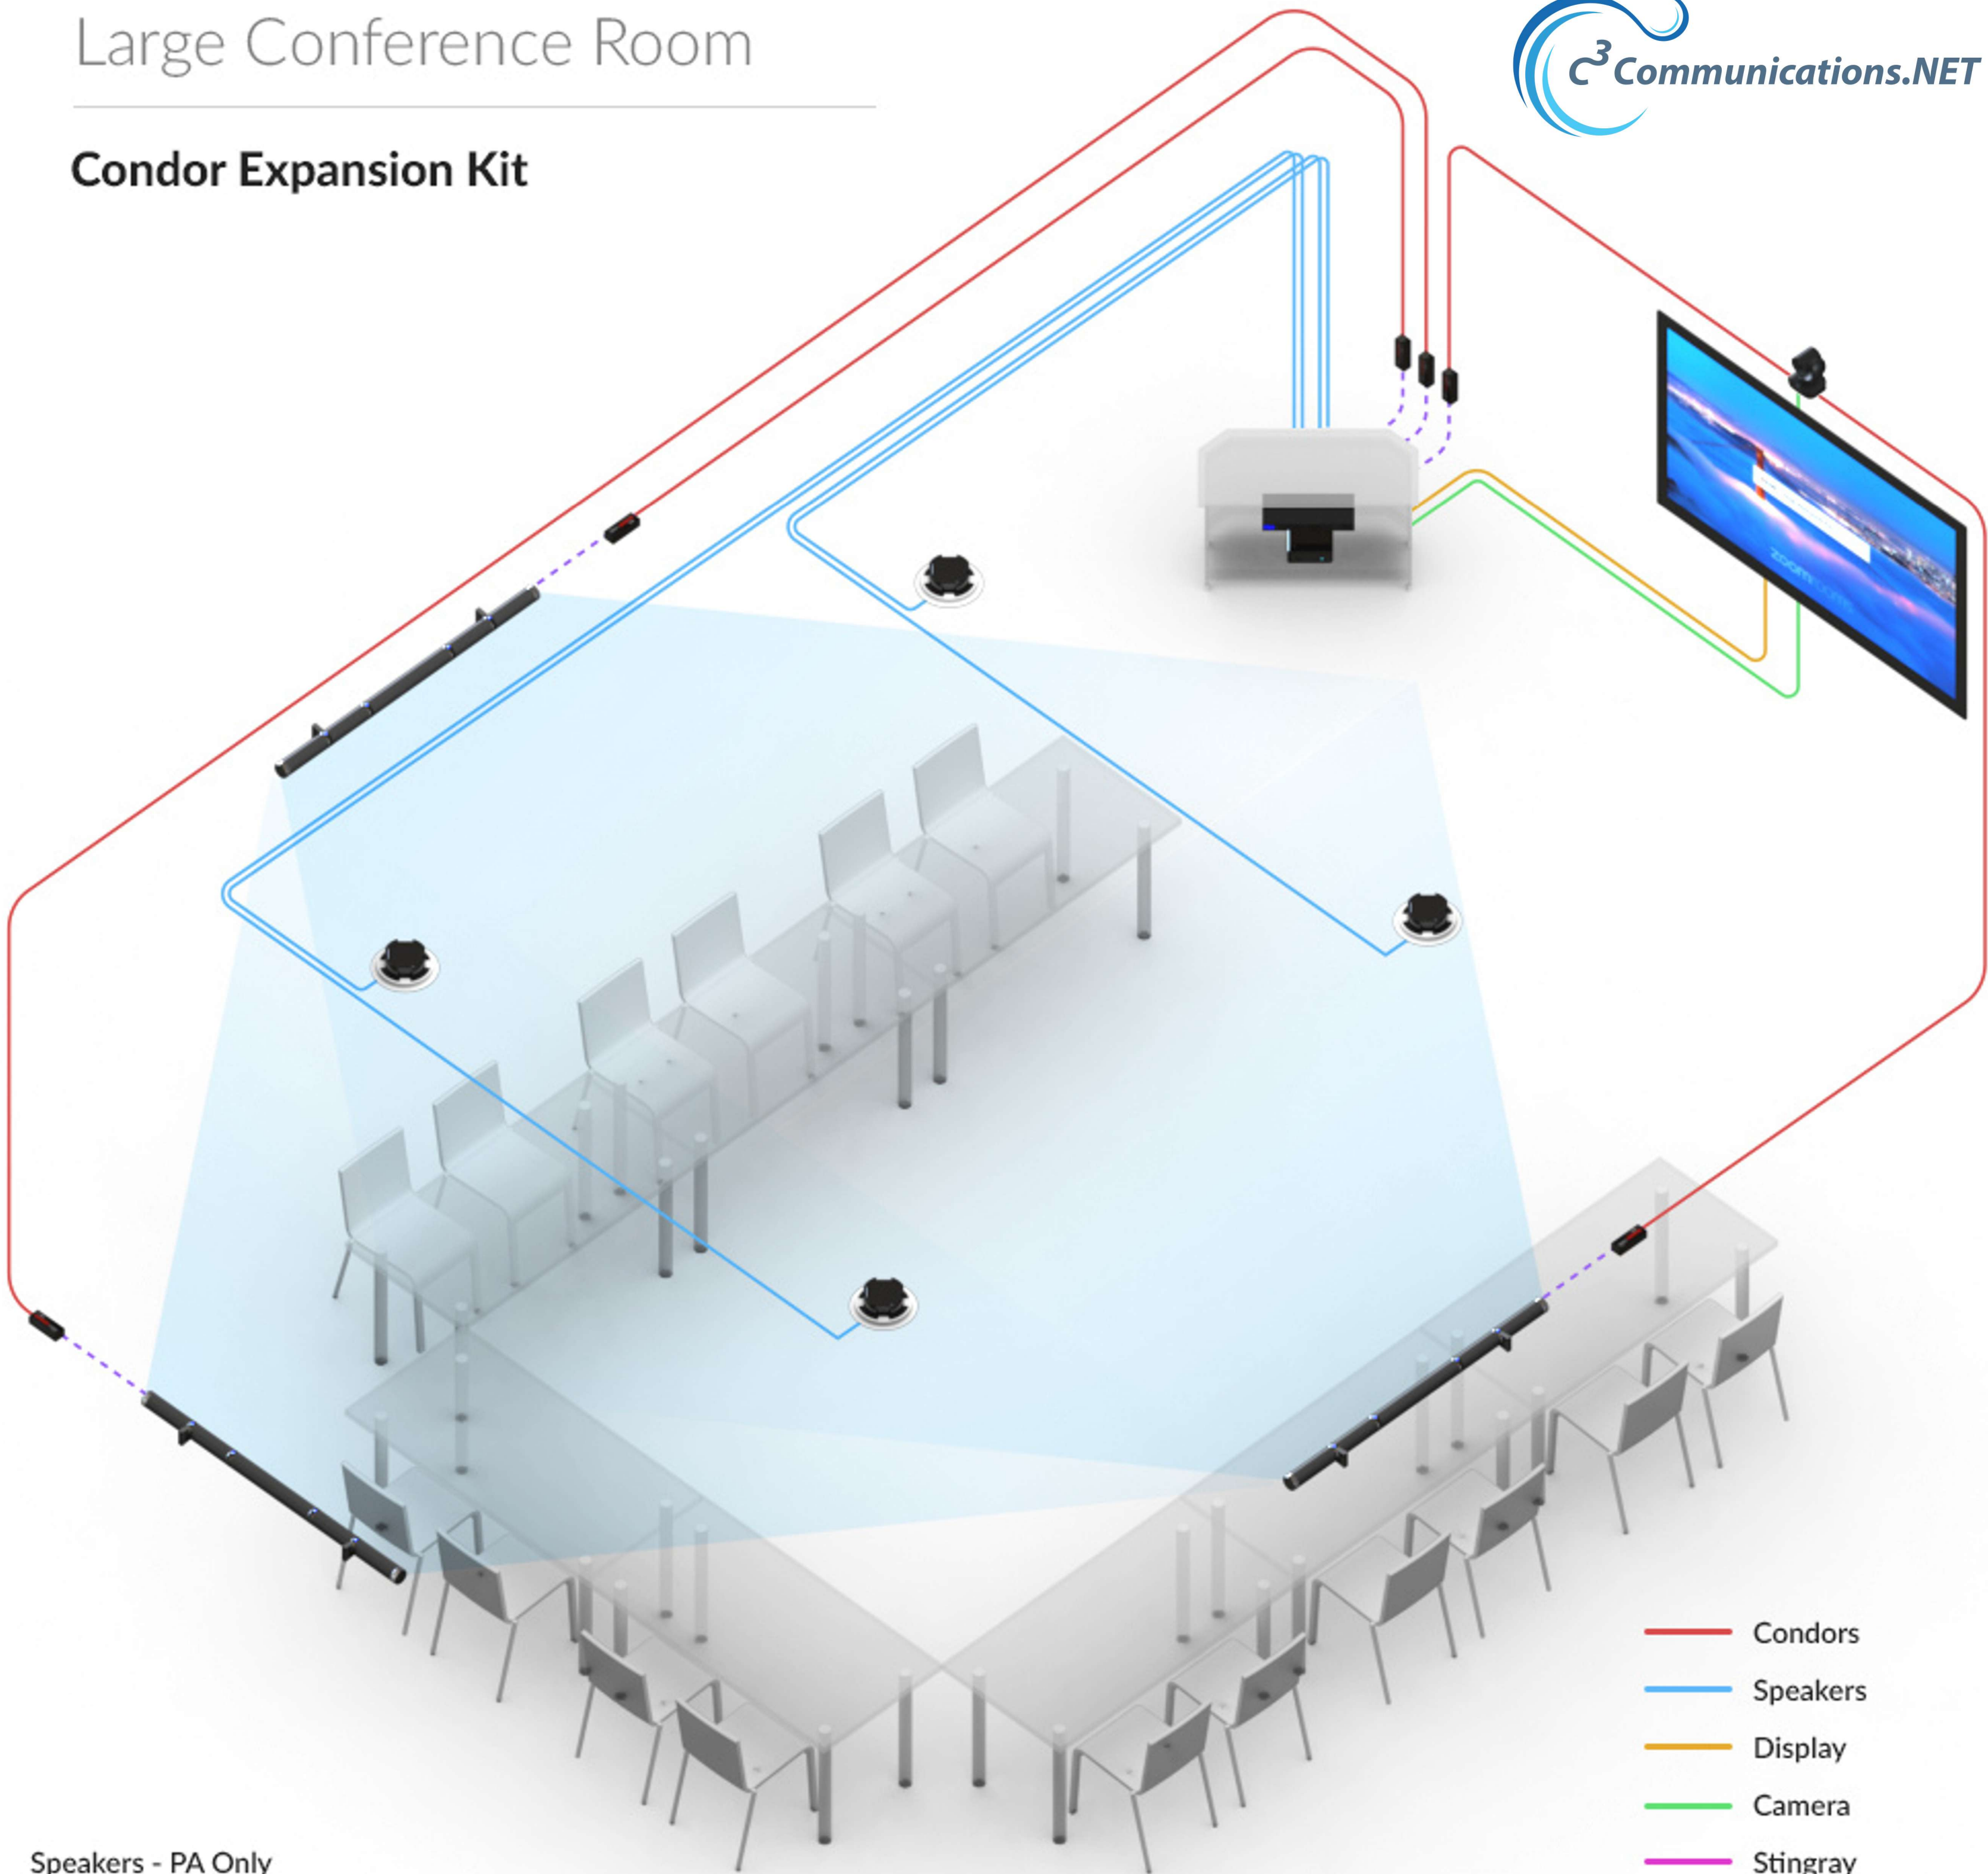

Room Profile

Large Conference Room

A Large Conference Room seats 11-20 people, typically with a long or wide table in the center of the room and a monitor on one or both ends. These can also be known as boardrooms and have many uses, such as company-wide or department meetings. With more space and people in the room, we recommend using the Stingray DSP Mixer. It can even be paired with one or more Condors!

Daisy-Chained MT503 Smart Spider Speakerphones

PC → Display

PC → Camera

PC → Power Hub

Power Hub → Smart Spider

Smart Spider → Smart Spider

*Use a Cat7 shielded Ethernet cable to ensure high quality audio

**PC and Powerhub are normally mounted behind TV

Large Conference Room

Condor Expansion Kit

Speakers - PA Only

Audio Extender - Custom Cables