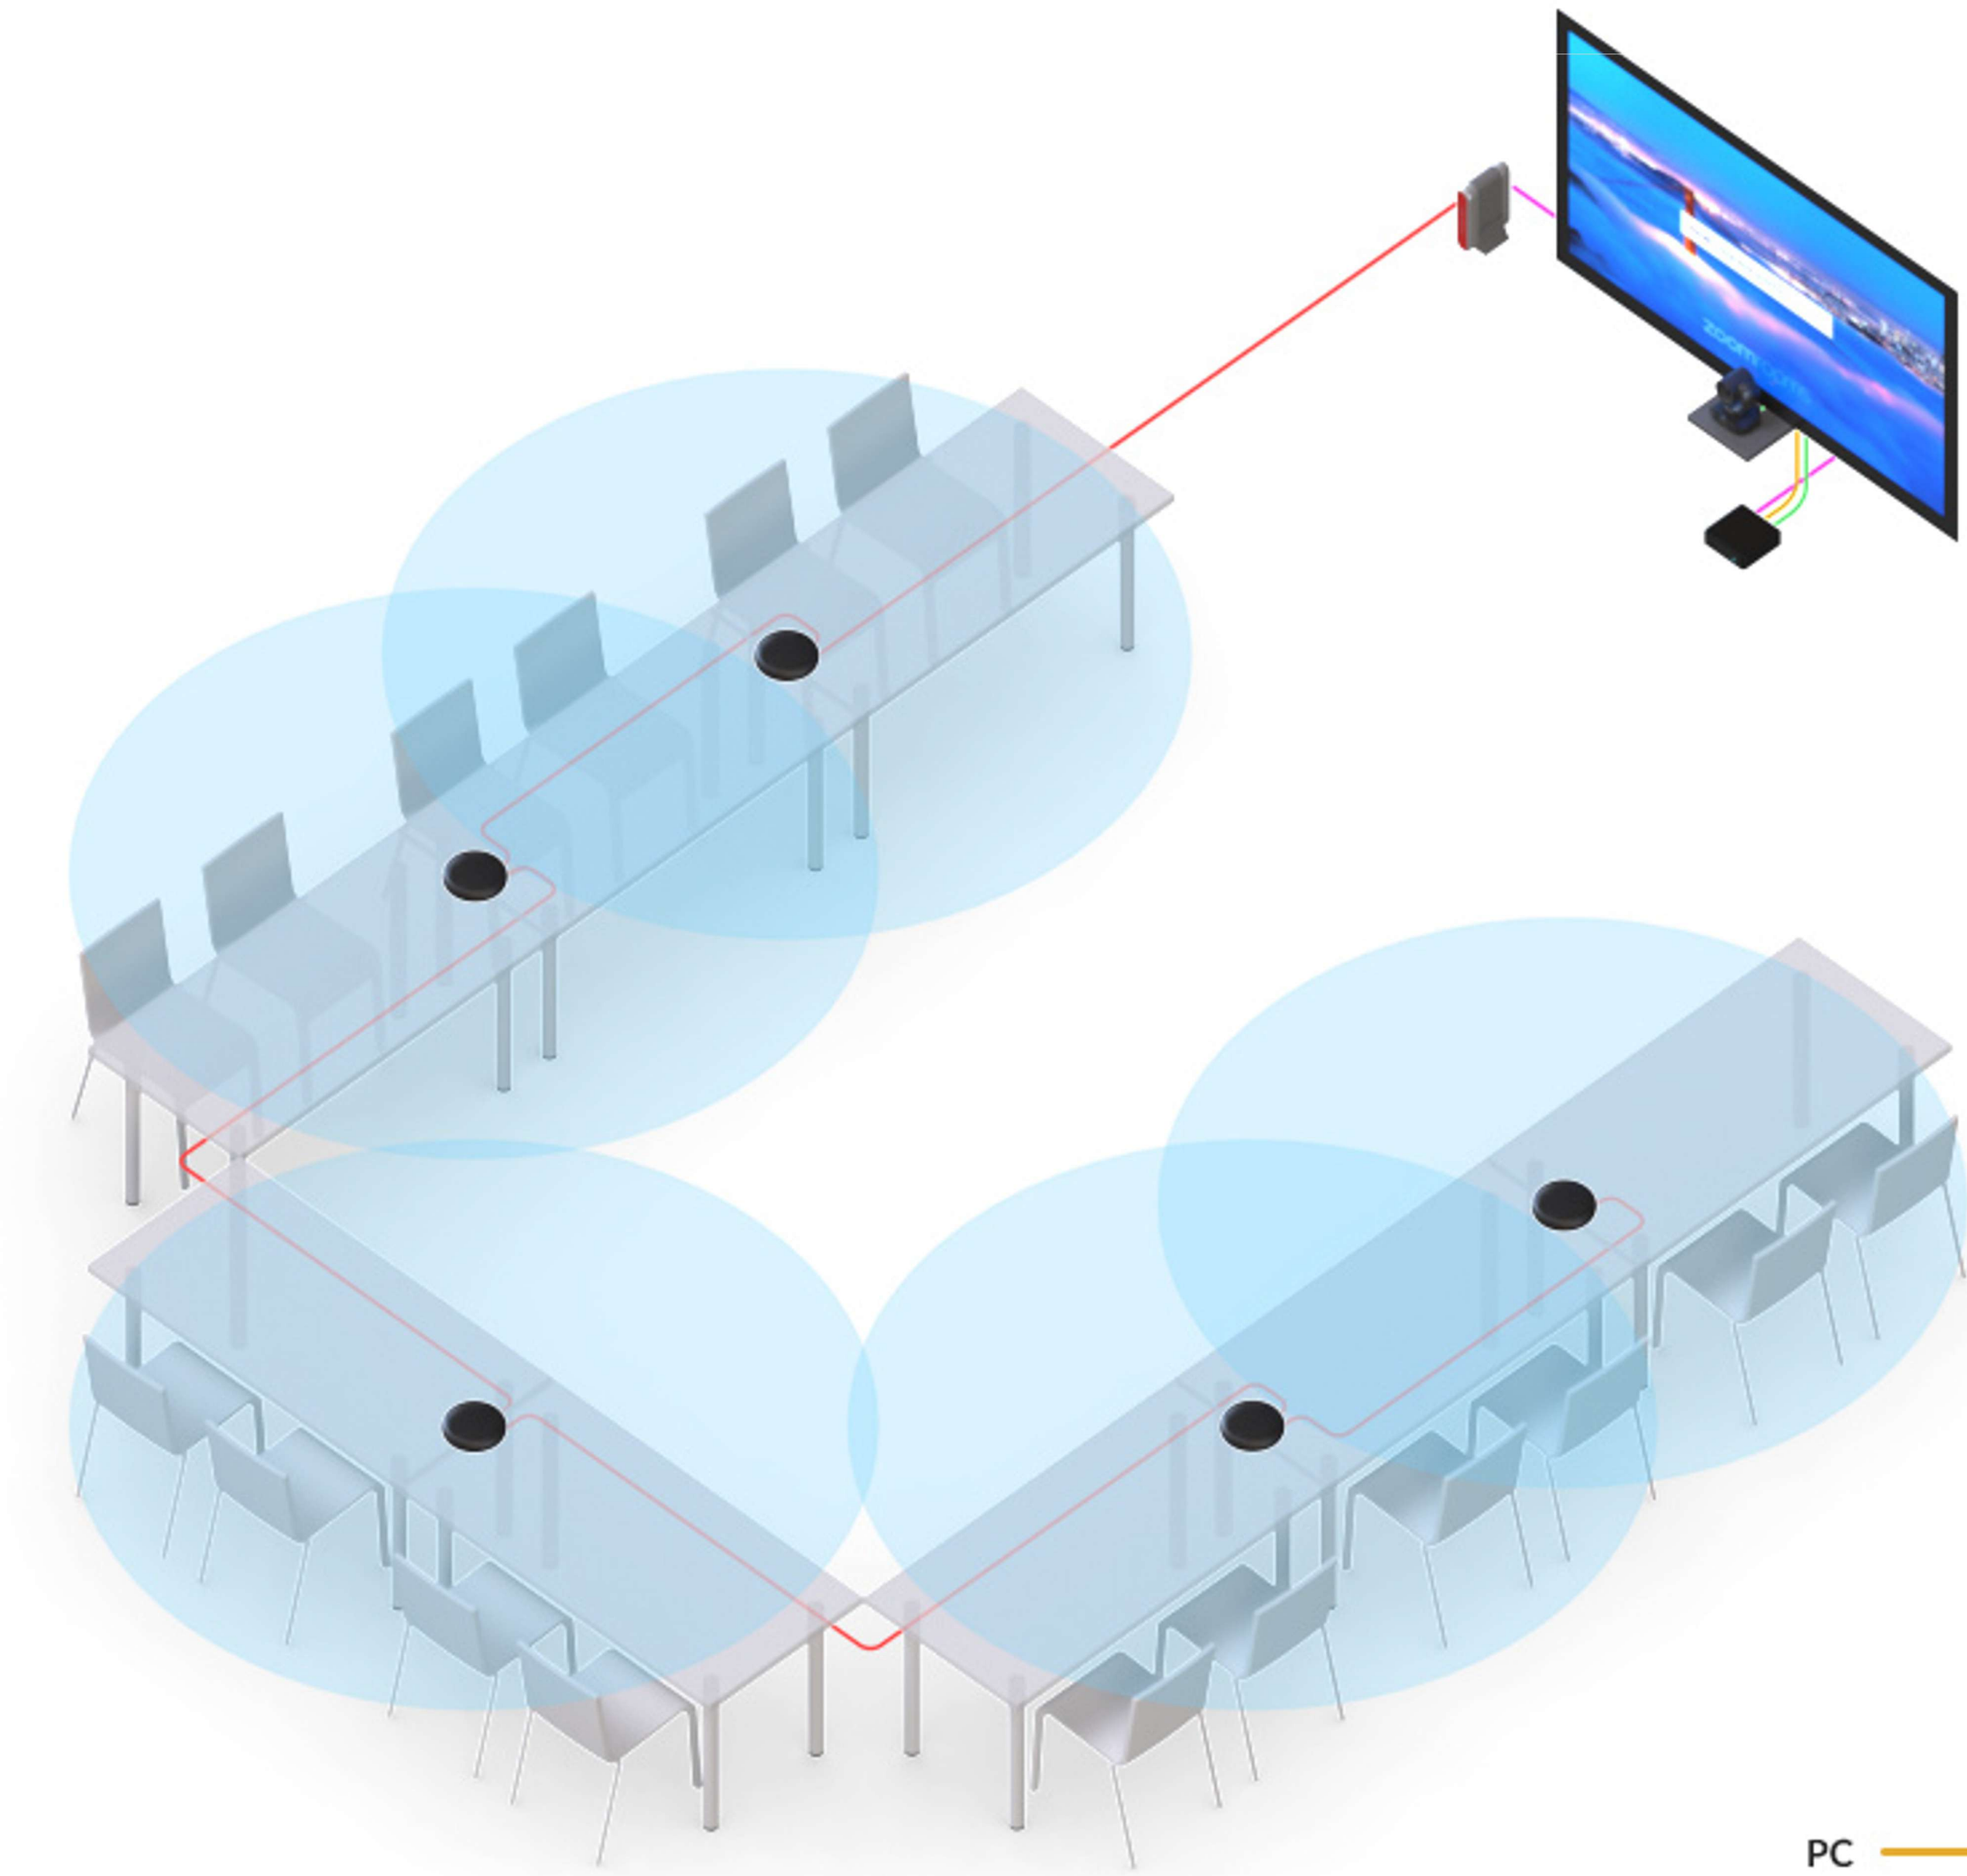

Room Profile

Large Conference Room

A Large Conference Room seats 11-20 people, typically with a long or wide table in the center of the room and a monitor on one or both ends. These can also be known as boardrooms and have many uses, such as company-wide or department meetings. With more space and people in the room, we recommend using the Stingray DSP Mixer. It can even be paired with one or more Condors!

Daisy-Chained MT503 Smart Spider Speakerphones

PC → Display

PC → Camera

PC → Power Hub

Power Hub → Smart Spider

Smart Spider → Smart Spider

*Use a Cat7 shielded Ethernet cable to ensure high quality audio

**PC and Powerhub are normally mounted behind TV

Large Conference Room

Condor Expansion Kit

Speakers - PA Only

Audio Extender - Custom Cables